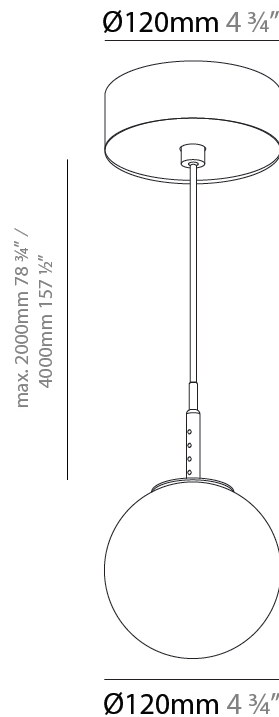

GENERAL

Series: Bilo
Brand: Prolicht
Division: Architectural
Mounting Type: Suspension
Mounting Location: Ceiling
Subcategory: Pendant

PHYSICAL

Shape: Round
Diameter (mm): 120
Diameter (in): 4 ¾
Height (mm): 120
Height (in): 4 ¾
Ceiling Thickness (mm): 1 - 25
Ceiling Thickness (in): 1/16 - 1
Light Distribution: Downlight
Fixture Finish: SHP / CLO / WST / GND / HPK / TER / ICB / NOP / GRV / MLK / WSY / POC / MOS / SKG / SLT / ELO / SWI / SOC / GRP / CHL / RAV / POS / SPE / SUC / GAR
Accent Finish: OPL / YEL / ORA / RED / BLU / GRN
Fixture Material: Aluminum Die Cast
Cable Details: 2000mm/78 ¾" or 4000mm/157 ½" Cable - Color Options: Black / White / Orange / Red / Green
Cut-out Measurements: 68mm / 2 11/16"

ELECTRICAL

Lamp Type: LED (Zhaga Standard)
Input Wattage (W): 6
Dimming: Tri-Mode (Non-Dimming and Phase Dimming (120Vac only) and 0-10V Dimming)
Driver Included: No
Driver Location: Integrated
Driver Type: Constant Current - Universal
Driver Class: Class 2
Input Voltage (V): 120 - 277
Constant Current (MA): 500

LED

Number of LEDs: 1
Color Temperature (°K): 2700 / 3000 / 3500 / 4000
Max. Delivered Lumen (lm): 356 / 377 / 398 / 408
Nominal Lumen (lm): 460 / 487 / 514 / 528
CRI: >90 CRI
Lamp Life (hrs): 50000

OPTICAL

Beam Angle: 120

RATINGS AND CERTIFICATIONS

Certified By: Certified for North American Standards
IP rating: IP20